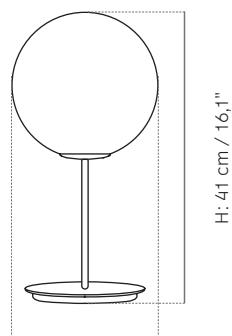

Indoor

Dimensions (cm/ in)

H: 41 cm / 16,1"

Ø: 20 cm / 7,9"

Colors

Grey Marble

TR Bulb is a clever solution for modern city living, inspired by the way people are increasingly becoming urban nomads, moving between cities and countries to pursue careers and life experiences. The first collaboration between MENU and Tim Rundle, TR Bulb is designed to be taken from apartment to apartment – installed by simply screwing it into the pendant sockets hanging in ceilings all over the world, no electrical expertise required. The dimmable LED bulb, with its elegant, spherical form hides the lamp fitting, while the opal glass diffuser creates an even, harmonious glow, preventing glare. The accessories in the series are likewise driven by the need for portability – so the wall bracket can either be wired in, or hung from a nail like a picture, with a cable plugged into a wall socket.

TR Bulb, Table Lamp

Ø: 20 cm / 7,9"

H: 41 cm / 16,1"

Production Process

Designed for longevity, TR Bulb uses LED technology, which, with normal use, should last many years. The globe is constructed from white opal glass, and the core structure is made from aluminum to draw heat away from the LED, allowing the bulb to run at its optimum temperature. Accessory fittings are made from marble and steel.

Canopy

No.

Cord Material and Color

Textile, Black

Cord Length (cm/ in)

200 cm / 78,7"

Classification

CE and IP20